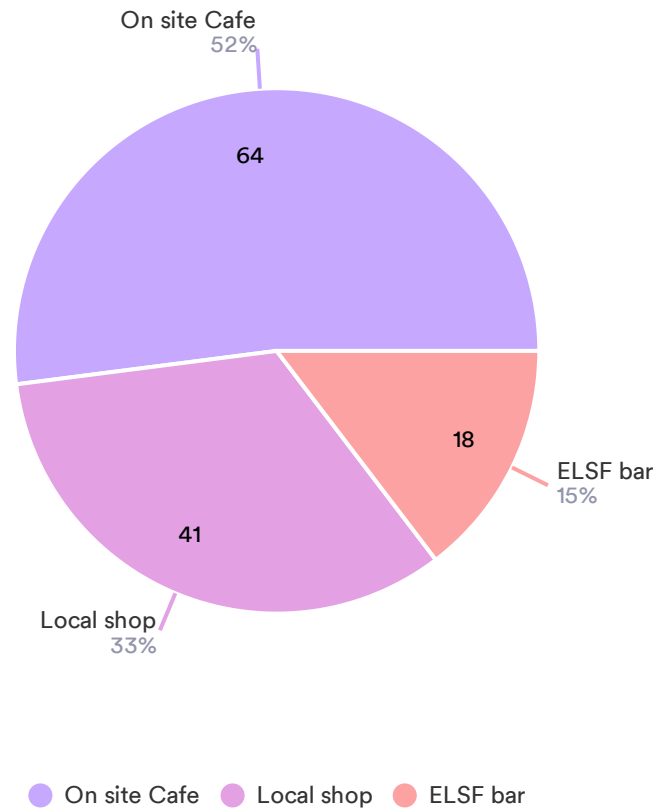

Did you buy refreshments from any of the following:

123 Responses- 119 Empty