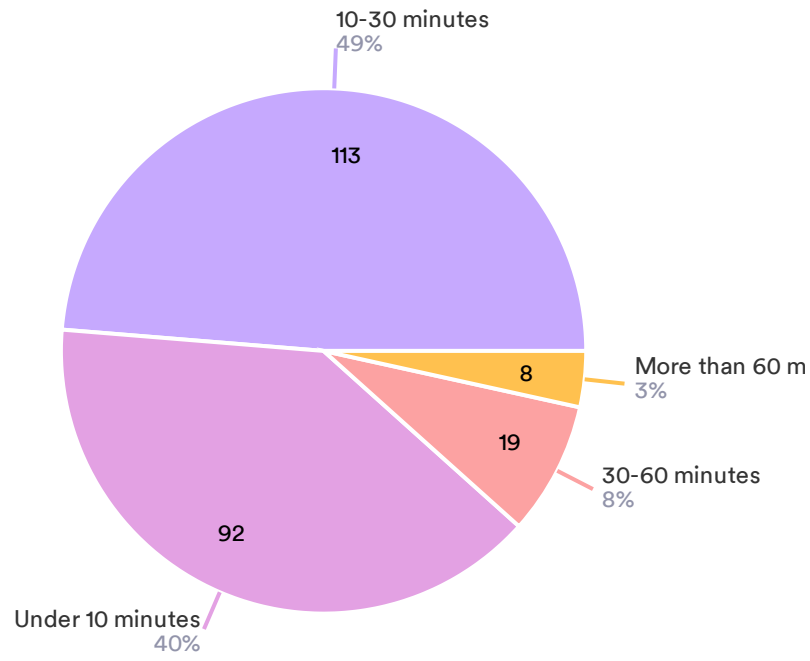

How long did it take you to travel to the performance?

232 Responses- 3 Empty

● 10-30 minutes ● Under 10 minutes ● 30-60 minutes ● More than 60 minutes