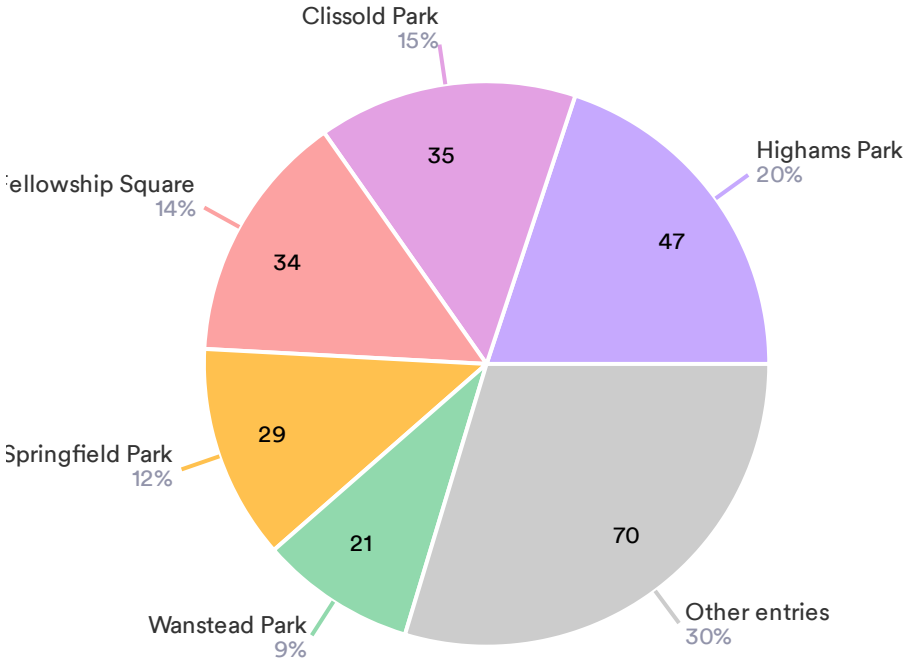

Romeo & Juliet Feedback Form

ELSF June-Aug 2023

Twelfth Night Feedback Form

Please let us know which venue you attended:

236 Responses- 1 Empty

When did you attend the show?

217 Responses- 18 Empty

| Data | Responses |
|------------|-----------|
| 07-23-2023 | 16 |
| 07-16-2023 | 12 |
| 07-21-2023 | 11 |
| 07-22-2023 | 11 |
| 07-28-2023 | 10 |
| 07-09-2023 | 9 |
| 08-03-2023 | 8 |
| 06-30-2023 | 8 |
| 07-15-2023 | 8 |