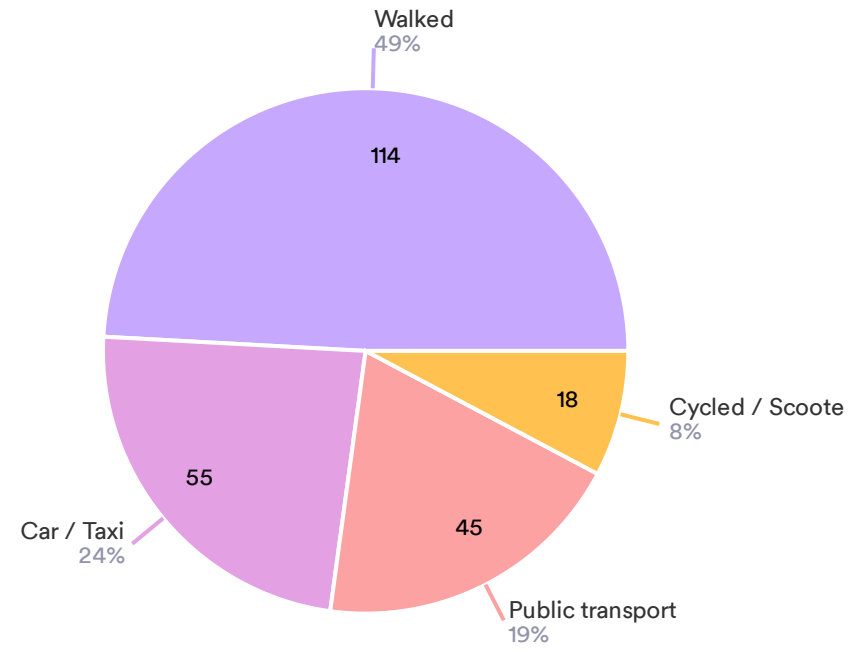

Did you bring a picnic

231 Responses- 4 Empty

Did you buy refreshments from any of the following:

123 Responses- 119 Empty

How long did it take you to travel to the performance?

232 Responses- 3 Empty

● 10-30 minutes ● Under 10 minutes ● 30-60 minutes ● More than 60 minutes

How did you travel to the performance?

232 Responses- 3 Empty

● Walked ● Car / Taxi ● Public transport ● Cycled / Scooted

Please select the ages of all members of your booking who attended the show:

359 Responses- 2 Empty