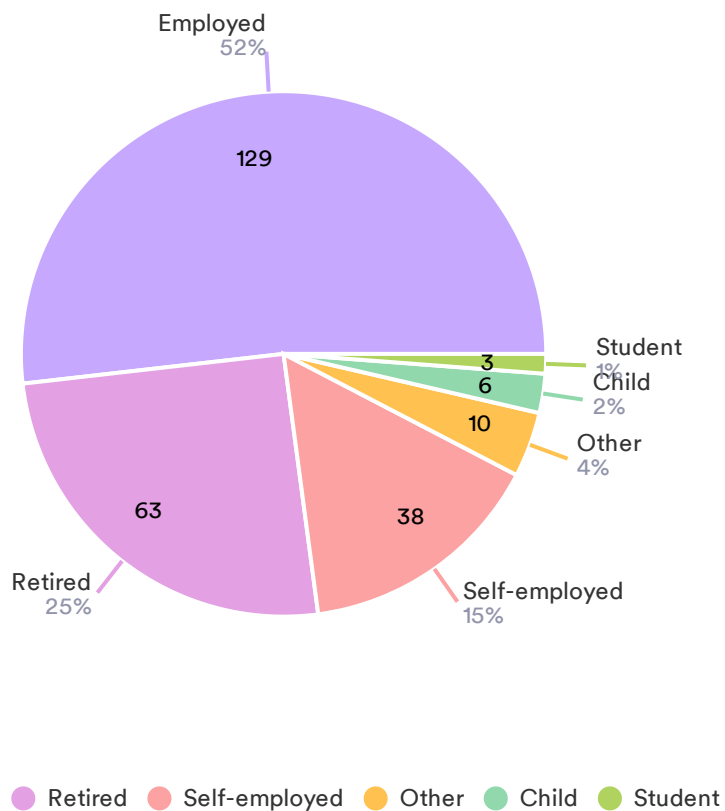

How did you travel to the performance?

232 Responses- 3 Empty

● Walked ● Car / Taxi ● Public transport ● Cycled / Scooted

Please select the ages of all members of your booking who attended the show:

359 Responses- 2 Empty

Placeholder area for a question, containing a message: "Question for this chart was deleted".

How would you describe your occupation?

249 Responses- 2 Empty

Where are you based?

229 Responses- 6 Empty

| Data | Responses |
|-----------------|-----------|
| Highams Park | 22 |
| Walthamstow | 22 |
| Hackney | 11 |
| Ilford | 10 |
| London | 8 |
| Chingford | 8 |
| Leyton | 8 |
| E17 | 8 |
| Stoke Newington | 7 |