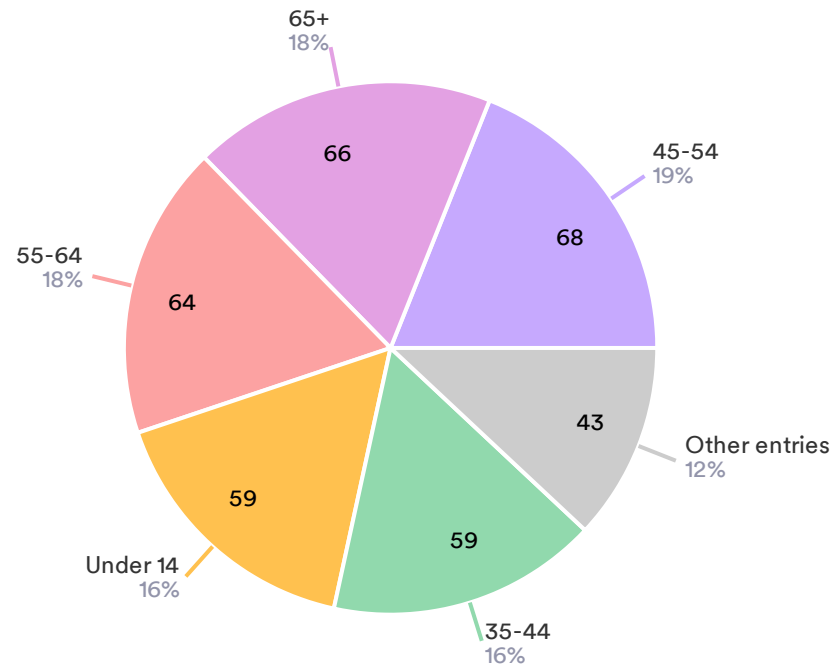

How did you travel to the performance?

232 Responses- 3 Empty

● Walked ● Car / Taxi ● Public transport ● Cycled / Scooted

Please select the ages of all members of your booking who attended the show:

359 Responses- 2 Empty

Placeholder area for a question, containing a message: "Question for this chart was deleted".

How would you describe your occupation?

249 Responses- 2 Empty

Where are you based?

229 Responses- 6 Empty

| Data | Responses |
|-----------------|-----------|
| Highams Park | 22 |
| Walthamstow | 22 |
| Hackney | 11 |
| Ilford | 10 |
| London | 8 |
| Chingford | 8 |
| Leyton | 8 |
| E17 | 8 |
| Stoke Newington | 7 |