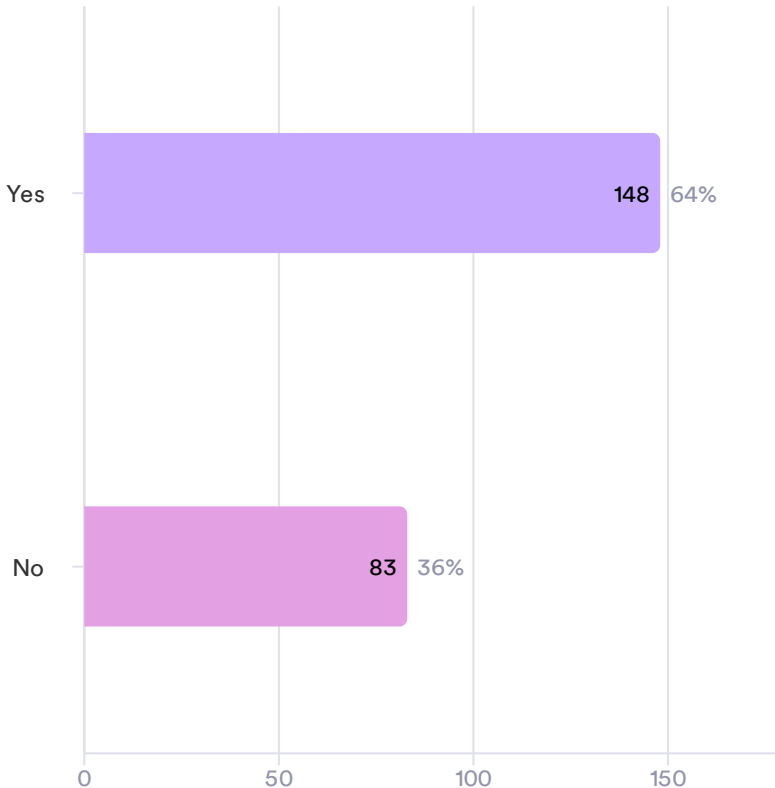

Did you bring a picnic

231 Responses- 4 Empty