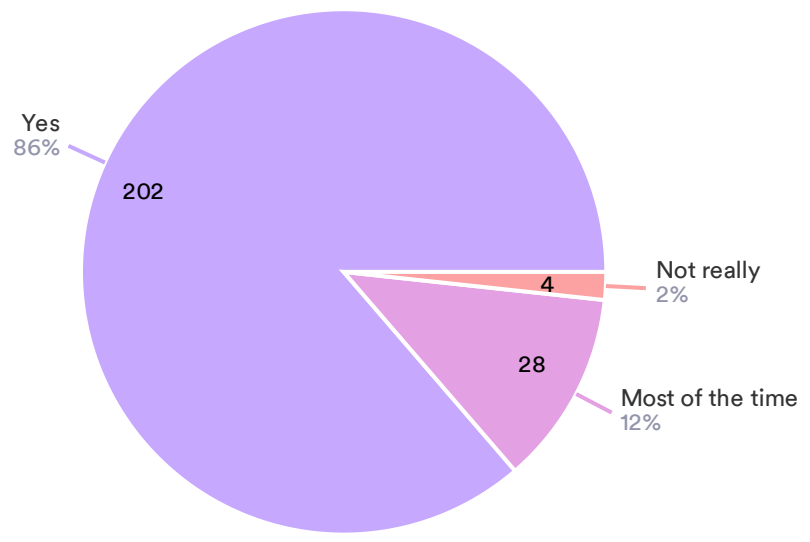

Romeo & Juliet Feedback Form

ELSF June-Aug 2023

Twelfth Night Feedback Form

Please let us know which venue you attended:

236 Responses- 1 Empty

When did you attend the show?

217 Responses- 18 Empty

| Data | Responses |
|------------|-----------|
| 07-23-2023 | 16 |
| 07-16-2023 | 12 |
| 07-21-2023 | 11 |
| 07-22-2023 | 11 |
| 07-28-2023 | 10 |
| 07-09-2023 | 9 |
| 08-03-2023 | 8 |
| 06-30-2023 | 8 |
| 07-15-2023 | 8 |

Did you enjoy the show?

233 Responses- 3 Empty

● Yes! ● Mostly

Did you understand the show?

234 Responses- 4 Empty

● Yes ● Most of the time ● Not really

181 Responses- 54 Empty

Please select any of the following that you felt applied to the performance: