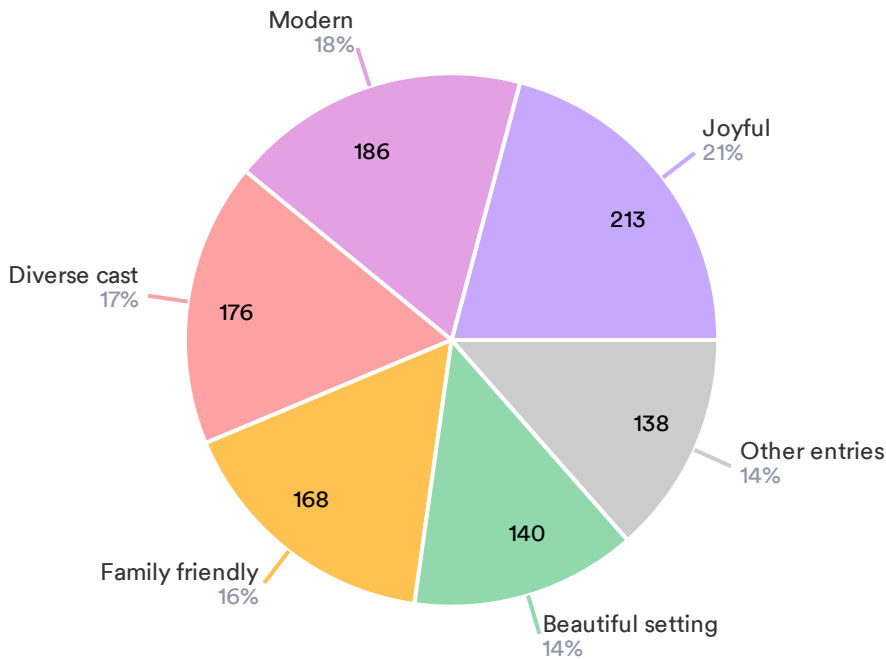

181 Responses- 54 Empty

Please select any of the following that you felt applied to the performance:

1021 Responses- 4 Empty

Data	Responses
It was great- lively and funny, serious and sad. We know Juliet dies but I still had tears in my eyes walking away from the site!	1
I loved it! Especially the music/ dancing!	1
Very funny and enjoyable take on Romeo & Juliet. The cast were highly talented. Very good delivery. Was a lovely evening and we got lucky with the weather. Thankfully there were also some chairs.	1
Couldn't always understand the words which seemed a bit rushed and a bit over exaggerated accent sometimes! (and I'm from east London myself!) But an enjoyable, energetic and at times very moving performance. We had a great time overall and our family met up with 3 other families 19 of us in all! Would definitely come again x	1
A fabulous show again, keep up the great work	1
well balanced between adherence to original and modern touches	1