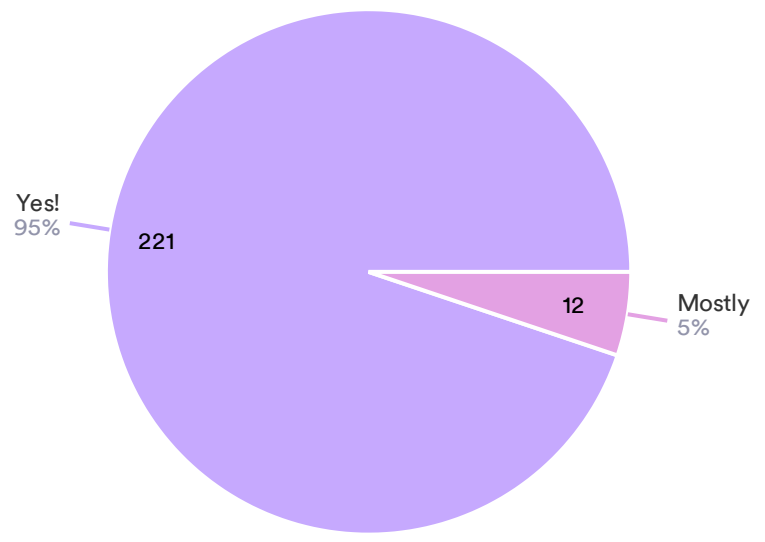

Romeo & Juliet Feedback Form

ELSF June-Aug 2023

Twelfth Night Feedback Form

Please let us know which venue you attended:

236 Responses- 1 Empty

When did you attend the show?

217 Responses- 18 Empty

| Data | Responses |
|------------|-----------|
| 07-23-2023 | 16 |
| 07-16-2023 | 12 |
| 07-21-2023 | 11 |
| 07-22-2023 | 11 |
| 07-28-2023 | 10 |
| 07-09-2023 | 9 |
| 08-03-2023 | 8 |
| 06-30-2023 | 8 |
| 07-15-2023 | 8 |

Did you enjoy the show?

233 Responses- 3 Empty

● Yes! ● Mostly

Did you understand the show?

234 Responses- 4 Empty

● Yes ● Most of the time ● Not really

181 Responses- 54 Empty

Please select any of the following that you felt applied to the performance: